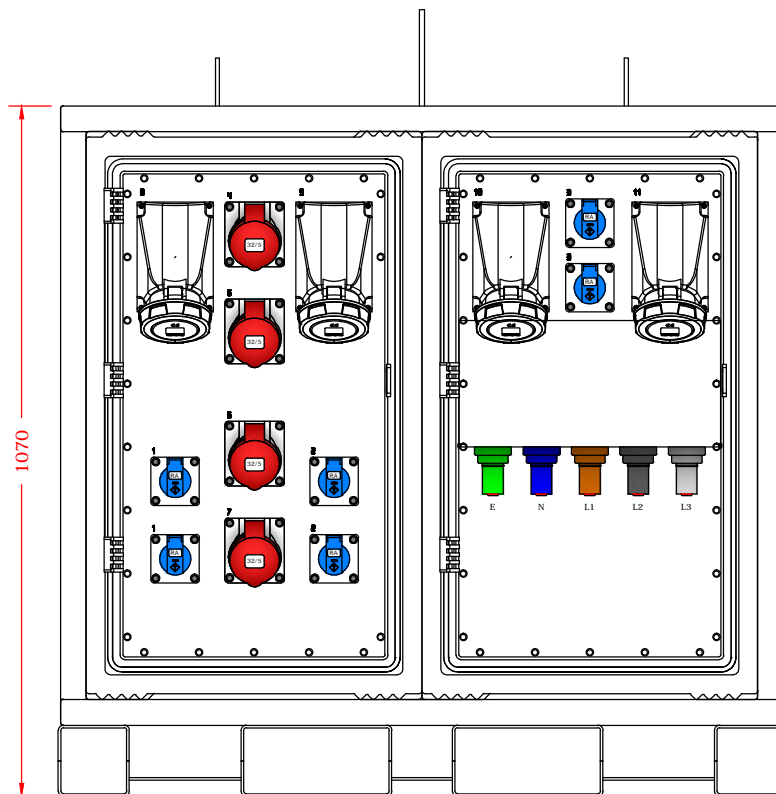

FRONT

BACK

Name: EP

Date: 02.01.2023

Frame: N.A.

Material: PE

Measurements in mm

Type: POWERCUBES-100