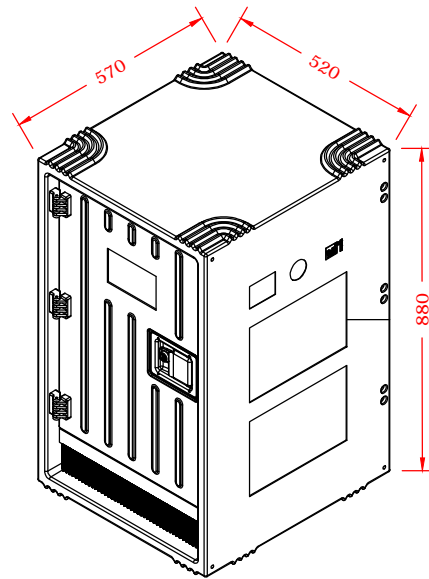

FRONT

BACK

RIGHT

Name: EP

Date: 02.01.2023

Frame: N.A.

Material: PE

Measurements in mm