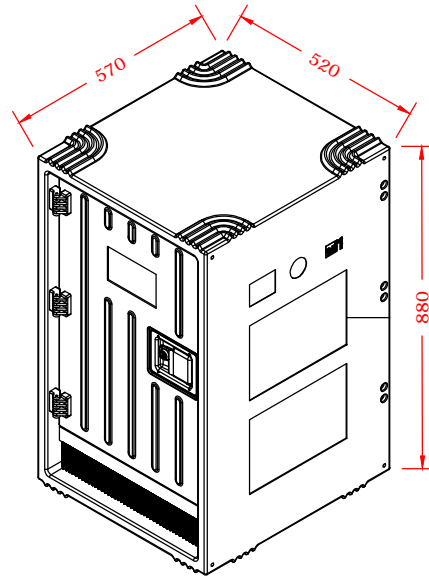

FRONT

BACK

RIGHT

Name: EP

Date: 02.01.2023

Frame: N.A.

Material: PE

Measurements in mm